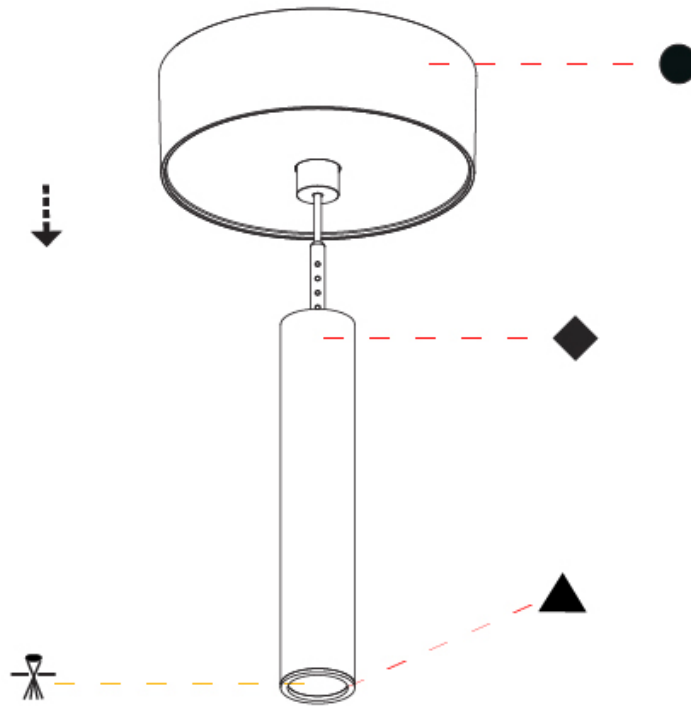

Shape: Cylinder
 Diameter (mm): 28
 Diameter (in): 1 1/8
 Height (mm): 150
 Height (in): 11 13/16
 Max. Overall Height (mm): 2150
 Max. Overall Height (in): 84 5/8
 Light Distribution: Downlight
 Weight (kg): 0.422
 Weight (lbs): 0.93
 Diffuser: Shine Ring - Opal / Yellow / Orange / Red / Blue / Green
 Fixture Finish: SSR / BKV / CWI / CRY / HAB / UFT / ITA / RUA / FTG / MYG / LOD / PUS / FRO / FUP / KIA / POP / BLS / SPG / MEY / GOH / GUM / CHC / COM / ABZ / JAG / OBR / MOS / ROR
 Fixture Material: Aluminum
 Cable Details: 2000mm or 4000mm Cable - Color 01 to 10

OPTICAL

Optic°: 24 / 32 / 58

RATINGS AND CERTIFICATIONS

Certified By: Certified for North American Standards
 IP rating: IP20

HANGOVER PLUG SHINE MONOPOINT SURFACE CANOPY SUSPENSION

A30847-

PROJECT
TYPE
SPECIFIER
QUANTITY
DATE

Shape: Cylinder
 Diameter (mm): 28
 Diameter (in): 1 1/8
 Height (mm): 300
 Height (in): 11 13/16
 Max. Overall Height (mm): 2300
 Max. Overall Height (in): 90 7/16
 Light Distribution: Downlight
 Weight (kg): 0.63
 Weight (lbs): 1.39
 Diffuser: Shine Ring - Opal / Yellow / Orange / Red / Blue / Green
 Fixture Finish: SSR / BKV / CWI / CRY / HAB / UFT / ITA / RUA / FTG / MYG / LOD / PUS / FRO / FUP / KIA / POP / BLS / SPG / MEY / GOH / GUM / CHC / COM / ABZ / JAG / OBR / MOS / ROR
 Fixture Material: Aluminum
 Cable Details: 2000mm or 4000mm Black Cable