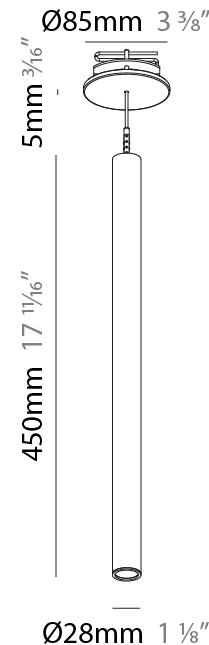

ELECTRICAL

Lamp Type: LED (Zhaga Standard)
Input Wattage (W): 6.6
Total Output Wattage (W): 6
Dimming: Tri-Mode (Non-Dimming and Phase Dimming (120Vac only) and 0-10V Dimming)
Driver Included: Yes
Driver Location: External
Driver Type: Constant Current - Universal
Driver Class: Class 2
Housing: ENCP3 w/Quick Connect
Input Voltage (V): 120 - 277
Constant Current (MA): 500

LED

Number of LEDs: 1
Color Temperature (°K): 2700 / 3000 / 4000
Max. Delivered Lumen (lm): 330 / 360 / 380
CRI: >90 CRI
Efficiency (%): 86
Lamp Life (hrs): 50000
Upon Request: ***3500K available in minimum quantities (larger quantities upon request)

OPTICAL

Optic°: 24 / 32 / 58

RATINGS AND CERTIFICATIONS

Certified By: Certified for North American Standards www.zaneen.com

Apply the International specifications by adding 'INT' at the end of the existing Model #. For assistance on 'custom' specifications, contact zteam@zaneen.com. In a constant effort to supply the best product, we reserve the right to change specifications or materials without notice. The most recent specification sheets are found at zaneen.com